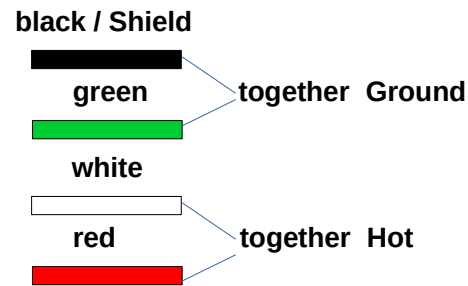

Singelcoil Standard/Hot/Cool

Tele Bridge

Tele Neck

Humbucker TrueSplit Standard/Hot

Series (standard wiring)

Parallel (cleaner sound, lower output)

Split (SingleCoil Mode)

Humbucker True59 Bridge/Neck