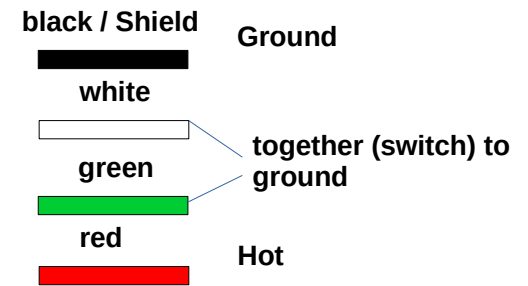

Singelcoil Standard/Hot/Cool

Tele Bridge

Tele Neck

Humbucker TrueSplit Standard/Hot

Series (standard wiring)

Parallel (cleaner sound, lower output)

Split (SingleCoil Mode)

Humbucker True59 Bridge/Neck