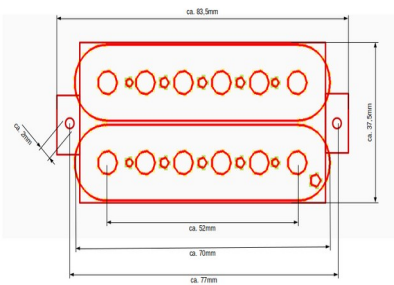

Singelcoil Standard/Hot/Cool

Tele Bridge

Tele Neck

Humbucker TrueSplit Standard/Hot

Series (standard wiring)

Parallel (cleaner sound, lower output)

Split (SingleCoil Mode)

Humbucker True59 Bridge/Neck