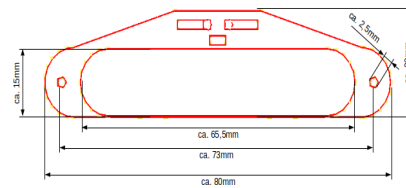

Singelcoil Standard/Hot/Cool

Tele Bridge

Tele Neck

Humbucker TrueSplit Standard/Hot

Series (standard wiring)

Parallel (cleaner sound, lower output)

Split (SingleCoil Mode)

Humbucker True59 Bridge/Neck