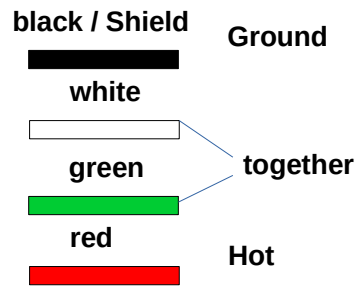

Singelcoil Standard/Hot/Cool

Tele Bridge

Tele Neck

Humbucker TrueSplit Standard/Hot

Series (standard wiring)

Parallel (cleaner sound, lower output)

Split (SingleCoil Mode)

Humbucker True59 Bridge/Neck