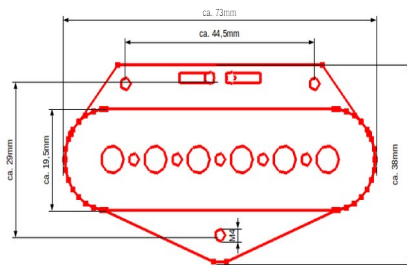

Singelcoil Standard/Hot/Cool

Tele Bridge

Tele Neck

Humbucker TrueSplit Standard/Hot

Series (standard wiring)

Parallel (cleaner sound, lower output)

Split (SingleCoil Mode)

Humbucker True59 Bridge/Neck