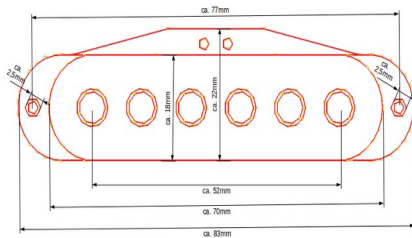

Singelcoil Standard/Hot/Cool

Tele Bridge

Tele Neck

Humbucker TrueSplit Standard/Hot

Series (standard wiring)

Parallel (cleaner sound, lower output)

Split (SingleCoil Mode)

Humbucker True59 Bridge/Neck